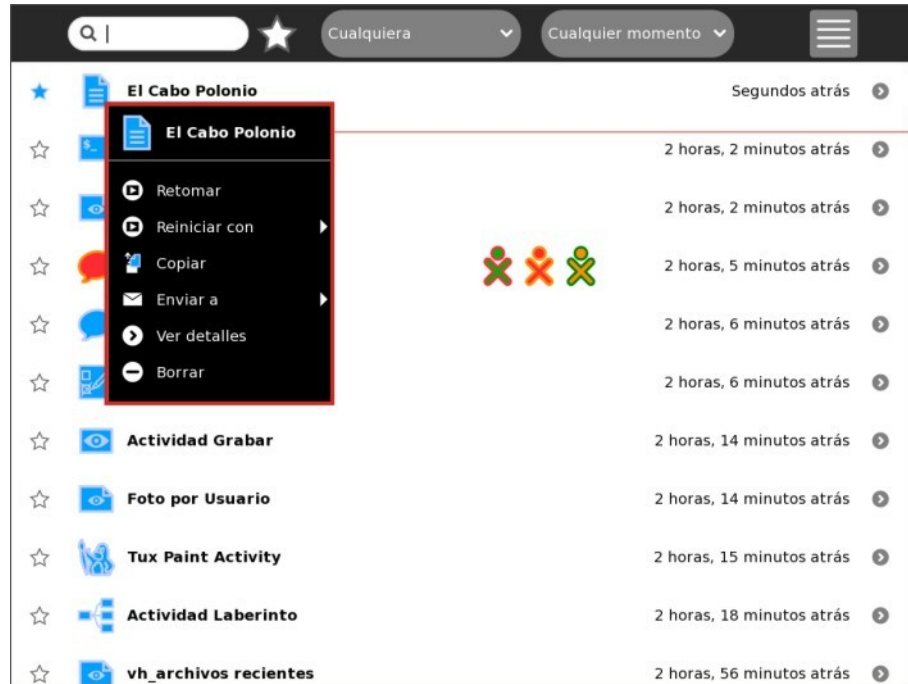

Diario

Menú Archivo